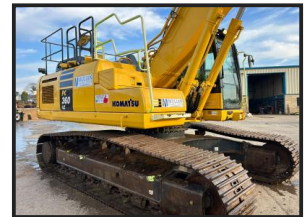

Komatsu PC360 LC-11

£76,500.00

Company owned machine. Serviced and maintained regularly. Low hours. Hammer piped plus additional rotational piping. Hydraulic hitch. Check valves boom and dipper. Box ring railing. Green and orange beacons. 360 cameras. Air conditioning. Serviced and ready to go.

Product Details	
Category/Type	Excavators (Over 4 Ton)
Make	Komatsu
Model	PC360 LC-11
Year	2018
Hours	5100

10-12 Carhill Rd, Garvagh, Coleraine BT51 5NJ, United Kingdom

Tel: +44 (0)28 295 58605

www.mullanplantsales.com reception@mullanautosales.com