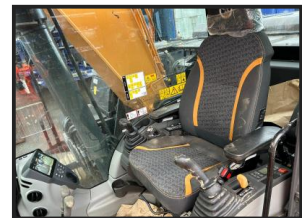

Case CX210D Long Reach

£125,000.00

One owner. Genuine factory long reach excavator. Hammer piped. Hydraulic hitch. Bucket. Undercarriage excellent. Condition excellent. Air con. Isuzu EPA engine. Nice machine with low hours.