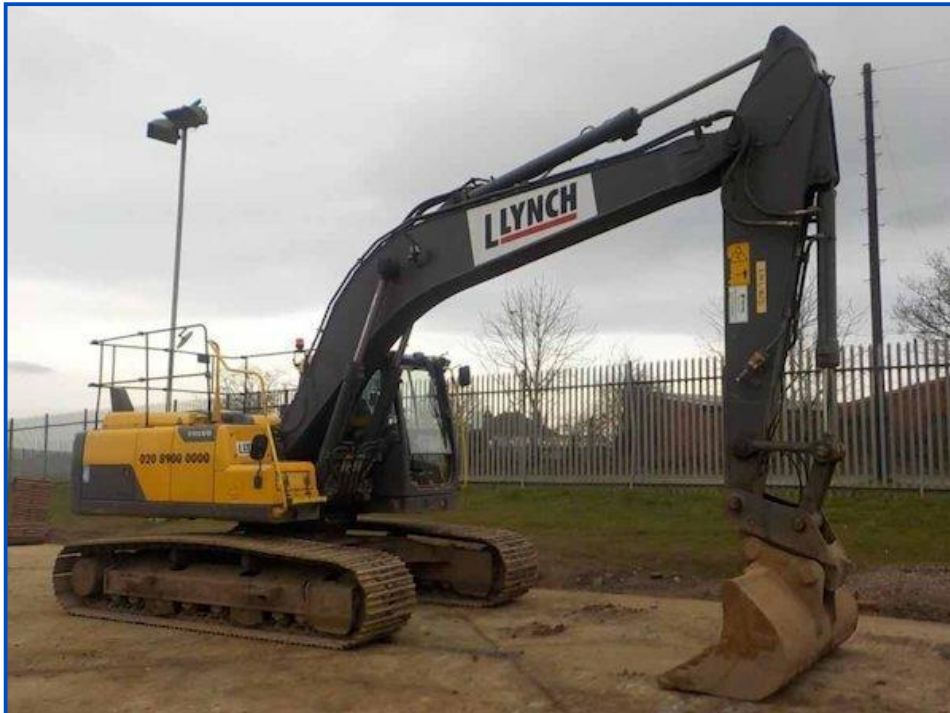

## Volvo EC220 DL

**£48,500.00**

One owner from new. Hammer piped. check valves. Hydraulic hitch. Air con. Fleet maintained.  
Working well. 6400 HRs.

Product Details	
<b>Category/Type</b>	<b>Excavators (Over 4 Ton)</b>
<b>Make</b>	<b>Volvo</b>
<b>Model</b>	<b>EC220 DL</b>
<b>Year</b>	<b>2014</b>
<b>Hours</b>	<b>6400</b>