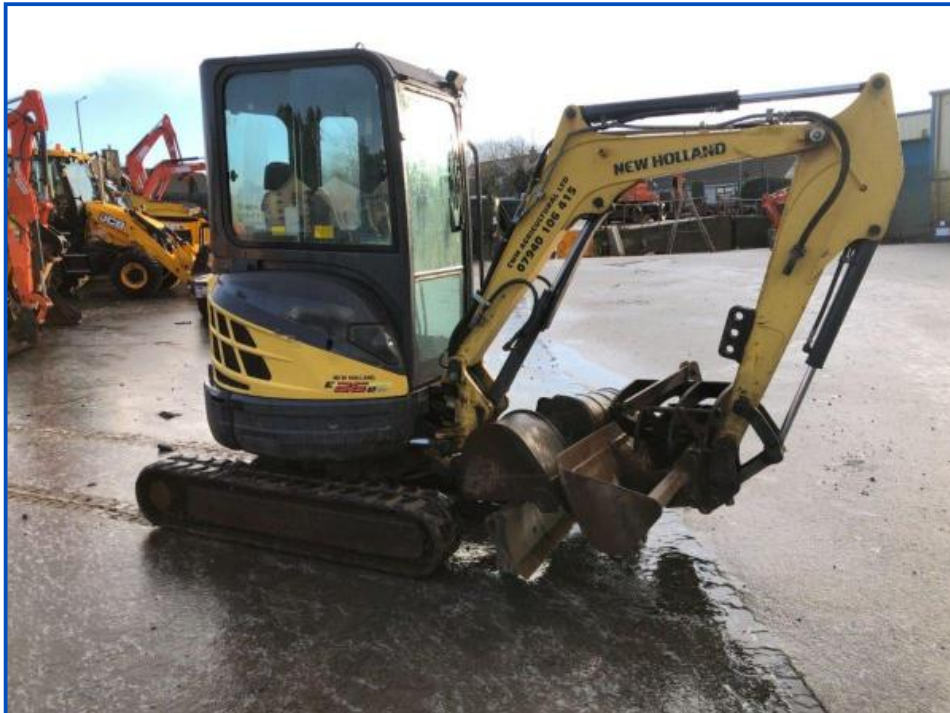

## New Holland E26 B SR

**£POA**

Hitch. 3 Buckets. Grab.  
Hammer piped.  
Value for money 2016 machine.

### Product Details

Product Details	
<b>Category/Type</b>	<i>Mini Excavators (Less than 4 Ton)</i>
<b>Make</b>	<i>New Holland</i>
<b>Model</b>	<i>E26 B SR</i>
<b>Year</b>	<i>2016</i>
<b>Hours</b>	<i>-</i>