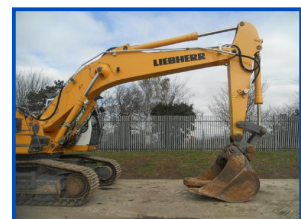

Liebherr R944C

£POA

One owner from new. Looks and operates like new in every way. Full service history. Low original hours. 600mm Pads. Check Valves, Quick Hitch. Hammer piped. Complete with digging bucket and also a ripper tooth. Massive saving on new price.

Product Details	
Category/Type	Excavators (Over 4 Ton)
Make	Liebherr
Model	R944C
Year	2009
Hours	1900

10-12 Carhill Road, Garvagh, Coleraine, N Ireland, BT51 5NJ

Office: +44 (0)28 295 58605 Eugene: +44 (0)7968 948326 Daniel: +44 (0)7821324711
www.mullanplantsales.com reception@mullanautosales.com