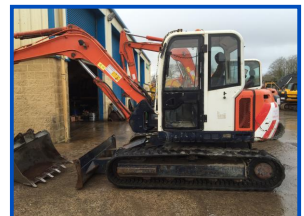

Kubota KX251

£POA

Hammer piping. Quick Hitch. 3 Good buckets. Good rubber tracks. Blade. Fully tested and certified. Well maintained and serviced. Great value for money 7.5 ton excavator which is ready for immediate operation.

Product Details	
Category/Type	Excavators (Over 4 Ton)
Make	Kubota
Model	KX251
Year	2004
Hours	4500

10-12 Carhill Road, Garvagh, Coleraine, N Ireland, BT51 5NJ

Office: +44 (0)28 295 58605 Eugene: +44 (0)7968 948326 Daniel: +44 (0)7821324711
www.mullanplantsales.com reception@mullanautosales.com