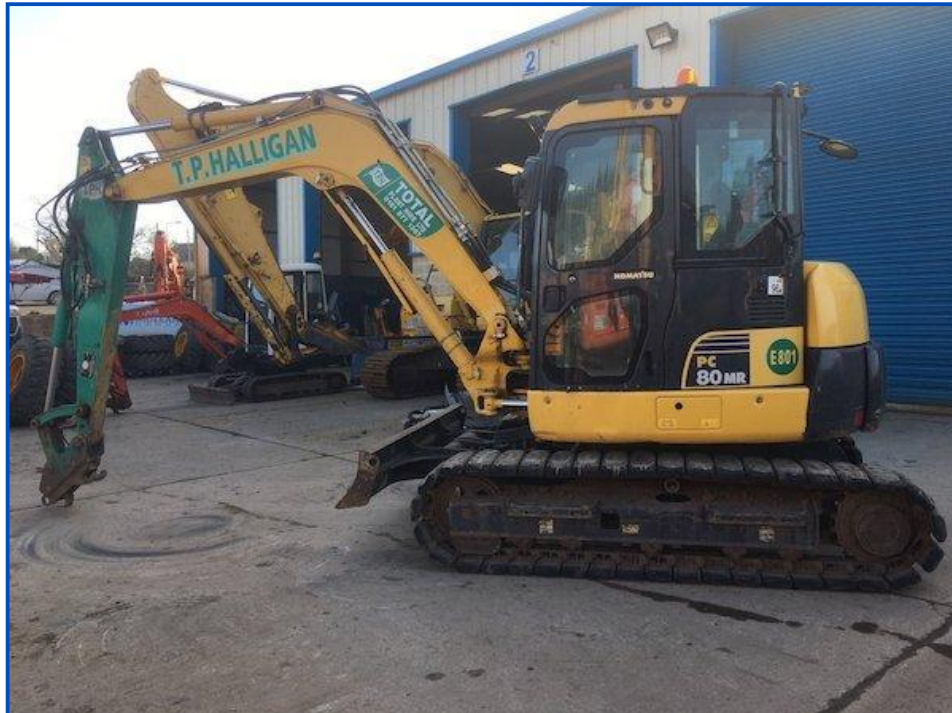

Komatsu PC80MR-3

£32,500.00

EPA MARKED
CE MARKED

One owner from new. Check valves boom and dipper. Hydraulic hitch. Air conditioning. Good rubber blocks. Low hours. Nice machine. Fleet maintained.

Product Details	
Category/Type	Excavators (Over 4 Ton)
Make	Komatsu
Model	PC80MR-3
Year	2014
Hours	2900