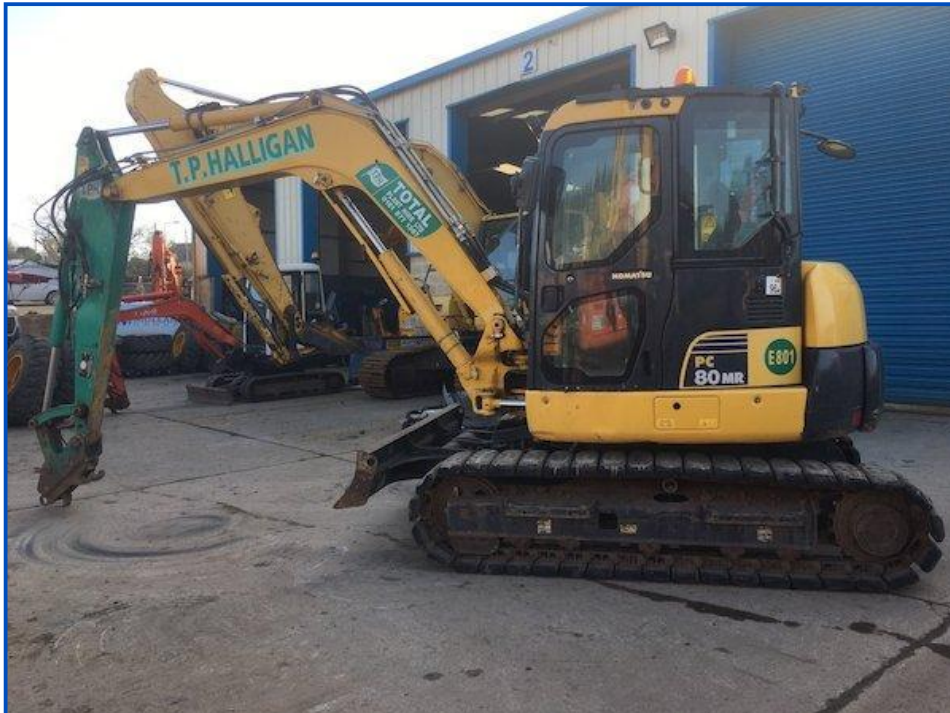

Komatsu PC80MR-3

£32,500.00

EPA MARKED

CE MARKED

One owner from new. Check valves boom and dipper. Hydraulic hitch. Air conditioning. Good rubber blocks. Low hours. Nice machine. Fleet maintained.

Product Details

| Product Details | |
|----------------------|--------------------------------|
| Category/Type | Excavators (Over 4 Ton) |
| Make | Komatsu |
| Model | PC80MR-3 |
| Year | 2014 |
| Hours | 2900 |

10-12 Carhill Road, Garvagh, Coleraine, N Ireland, BT51 5NJ