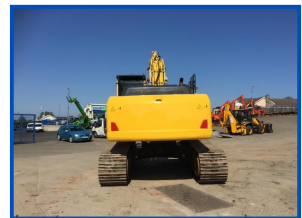

Komatsu PC290 LC-10

£POA

One owner from new,
 Hammer piped plus additional piping,
 Check valves boom and dipper,
 FOPS Cage on Cabin,
 Hydraulic hitch,
 Air con,
 Excellent undercarriage.

Product Details

Product Details	
Category/Type	Excavators (Over 4 Ton)
Make	Komatsu
Model	PC290 LC-10
Year	2013
Hours	4100

10-12 Carhill Road, Garvagh, Coleraine, N Ireland, BT51 5NJ

Office: +44 (0)28 295 58605 Eugene: +44 (0)7968 948326 Daniel: +44 (0)7821324711
www.mullanplantsales.com reception@mullanautosales.com