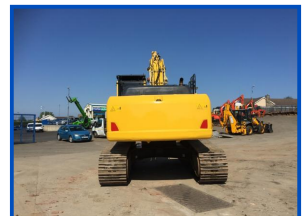

# Komatsu PC290 LC-10

## £POA

One owner from new,  
 Hammer piped plus additional piping,  
 Check valves boom and dipper,  
 FOPS Cage on Cabin,  
 Hydraulic hitch,  
 Air con,  
 Excellent undercarriage.

### Product Details

Product Details	
<b>Category/Type</b>	<b>Excavators (Over 4 Ton)</b>
<b>Make</b>	<b>Komatsu</b>
<b>Model</b>	<b>PC290 LC-10</b>
<b>Year</b>	<b>2013</b>
<b>Hours</b>	<b>4100</b>

10-12 Carhill Road, Garvagh, Coleraine, N Ireland, BT51 5NJ