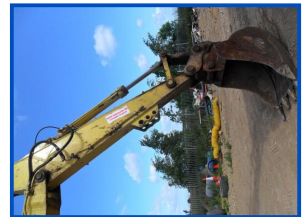

# Komatsu PC210-6

## £POA

Excellent condition. One company owner from new. Hammer piped, quick hitch, bucket, very good undercarriage. Ready to operate immediately.

Product Details	
<b>Category/Type</b>	<b>Excavators (Over 4 Ton)</b>
<b>Make</b>	<b>Komatsu</b>
<b>Model</b>	<b>PC210-6</b>
<b>Year</b>	<b>1999</b>
<b>Hours</b>	<b>-</b>