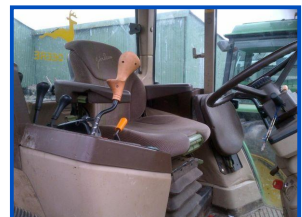

# John Deere 6910S

**£POA**

One owner from new. Good tires. Good paintwork. Ready for immediate operation

Product Details	
<i>Category/Type</i>	<i>Tractors</i>
<i>Make</i>	<i>John Deere</i>
<i>Model</i>	<i>6910S</i>
<i>Year</i>	<i>2000</i>
<i>Hours</i>	<i>6800</i>