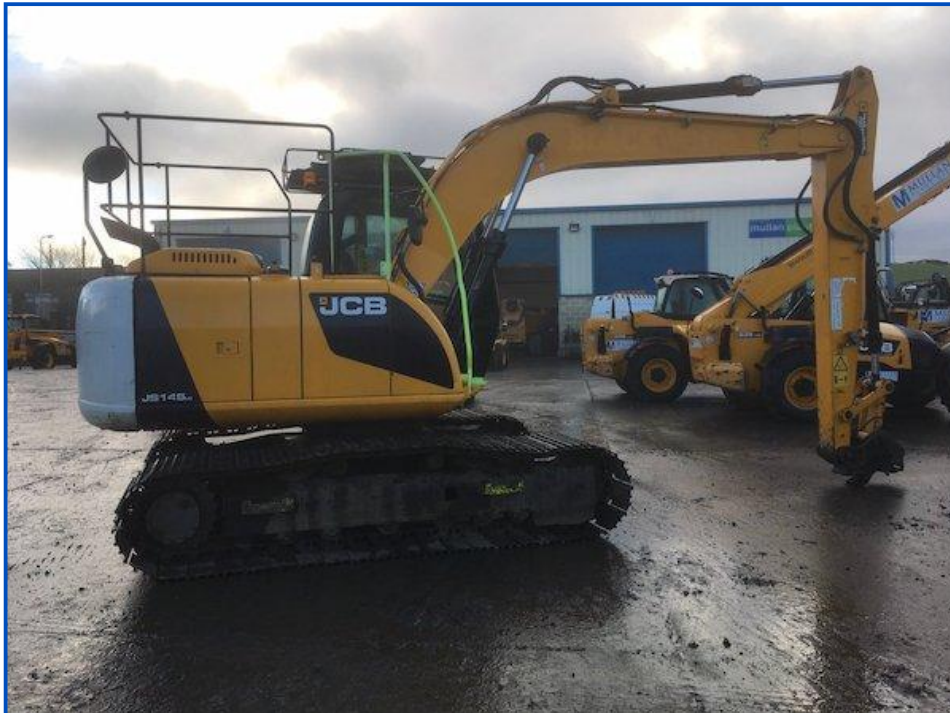

## JCB JS145 LC

**£34,500.00**

One owner. Hammer piped. Check valves. Hydraulic hitch. Railing. Guards. Only 2825 hours. Reverse camera. Ready for work. Good value for money with nice hours.

Product Details	
<b>Category/Type</b>	<b>Excavators (Over 4 Ton)</b>
<b>Make</b>	<b>JCB</b>
<b>Model</b>	<b>JS145 LC</b>
<b>Year</b>	<b>2014</b>
<b>Hours</b>	<b>2825</b>