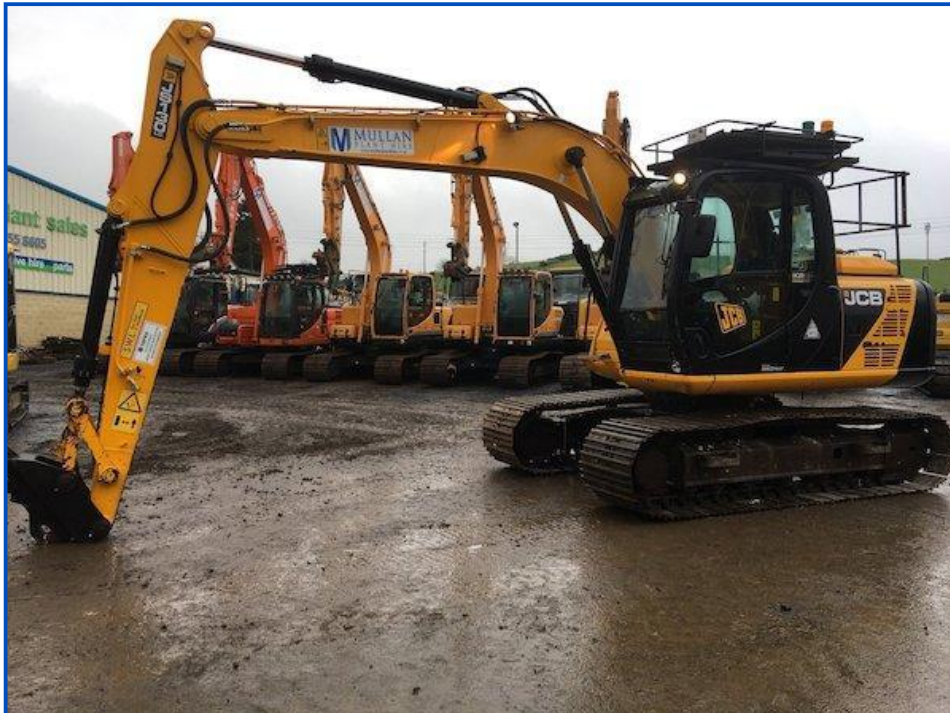

JCB JS130 LC

£POA

One owner. Check valves boom and dipper. Hydraulic hitch. Hammer piped. Vandal guards. Green and orange beacons. Low hours. In all around good condition. Ready to work.

Product Details	
Category/Type	Excavators (Over 4 Ton)
Make	JCB
Model	JS130 LC
Year	2013
Hours	3990