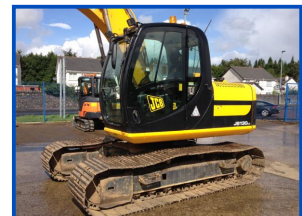

JCB JS130 LC

£POA

One owner from new. Very well cared for and looked after. Excellent condition both inside and outside. Original paintwork. Hydraulic quick hitch. 1 excellent bucket. Good undercarriage. Hammer Piped. Massive saving on new price. Ready to go straight to work.

Product Details	
Category/Type	Excavators (Over 4 Ton)
Make	JCB
Model	JS130 LC
Year	2011
Hours	3200

10-12 Carhill Road, Garvagh, Coleraine, N Ireland, BT51 5NJ

Office: +44 (0)28 295 58605 Eugene: +44 (0)7968 948326 Daniel: +44 (0)7821324711
www.mullanplantsales.com reception@mullanautosales.com