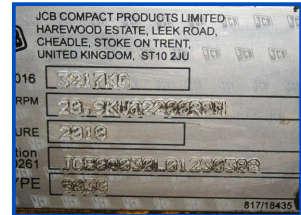

## £POA

Machine is as new in every way. Complete with hammer piping (dual flow), digging bucket, tracks and paintwork is perfect. Ready for immediate operation.

Product Details	
<b>Category/Type</b>	<b>Mini Excavators (Less than 4 Ton)</b>
<b>Make</b>	<b>JCB</b>
<b>Model</b>	<b>8030 ZTS</b>
<b>Year</b>	<b>2010</b>
<b>Hours</b>	<b>735</b>