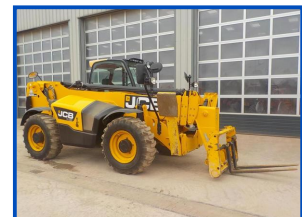

JCB 540-170

£45,500.00

One owner, Turbo, Sway and Air Conditioning, 25 inch wheels and excellent tires. Top specification machine. Ready to work.

Product Details	
Category/Type	Telescopic Handlers
Make	JCB
Model	540-170
Year	2014
Hours	3600