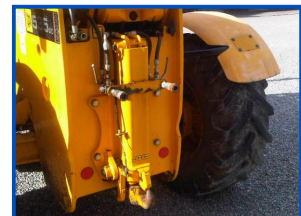

JCB 535.60 Farm Agri Super

£POA

One local farmer owner from new. Genuine low hours of 1400. Original paintwork in great condition. Good tires. Quick release front forks. Bucket. Working platform. Reverse fan. Hydraulic rear pick up hitch. Full Agricultural specification machine. Limited slip differential. 40KPH box.

Like new.

Product Details	
Category/Type	Telescopic Handlers
Make	JCB
Model	535.60 Farm Agri Super
Year	2005
Hours	1400

10-12 Carhill Road, Garvagh, Coleraine, N Ireland, BT51 5NJ

Office: +44 (0)28 295 58605 Eugene: +44 (0)7968 948326 Daniel: +44 (0)7821324711