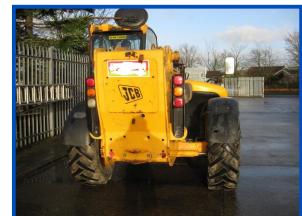

JCB 535-125

£POA

In very good condition. Nice original paint. Good interior. Mechanically well looked after. Good tires. From a good home. 12.5 m reach. 3.5 t lift capacity.

| Product Details | |
|----------------------|----------------------------|
| <i>Category/Type</i> | <i>Telescopic Handlers</i> |
| <i>Make</i> | <i>JCB</i> |
| <i>Model</i> | <i>535-125</i> |
| <i>Year</i> | <i>2006</i> |
| <i>Hours</i> | <i>4200</i> |