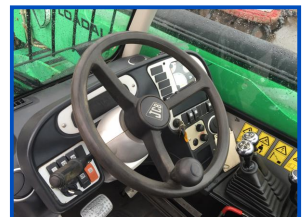

JCB 535-125 HiViz

£POA

One owner from new. Only 3000 Genuine hours. 12.5 M reach with a 3.5 T lift capacity. Straight genuine machine. Will be fully washed and cleaned before sale.

Product Details	
Category/Type	Telescopic Handlers
Make	JCB
Model	535-125 HiViz
Year	2008
Hours	3000