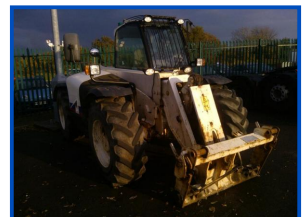

JCB 531-70

£POA

Machine working very well. Good tires. Well Maintained. Weigh load indicator. Condition is excellent. This machine if painted yellow again would be perfect in every way. Low genuine hours. Regularly serviced.