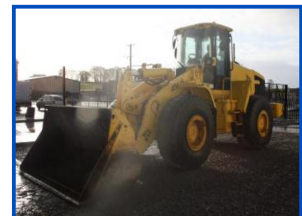

# JCB 456B LOADING SHOVEL

**£POA**

This shovel has one owner from new. Air conditioning, Hi tip bucket. Great machine. Works and looks very well

Product Details	
<b>Category/Type</b>	<b>Wheeled Loading Shovels</b>
<b>Make</b>	<b>JCB</b>
<b>Model</b>	<b>456B LOADING SHOVEL</b>
<b>Year</b>	<b>2003</b>
<b>Hours</b>	<b>2257 Not Checked</b>