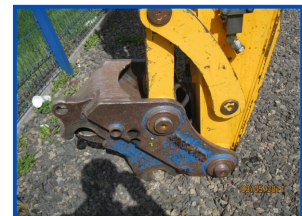

Hyundai 140LC-7

£POA

Hammer piping. Quick hitch. One owner from new. Low hours of only 2700. Fully serviced and ready to work

Product Details	
Category/Type	Excavators (Over 4 Ton)
Make	Hyundai
Model	140LC-7
Year	2005
Hours	2700