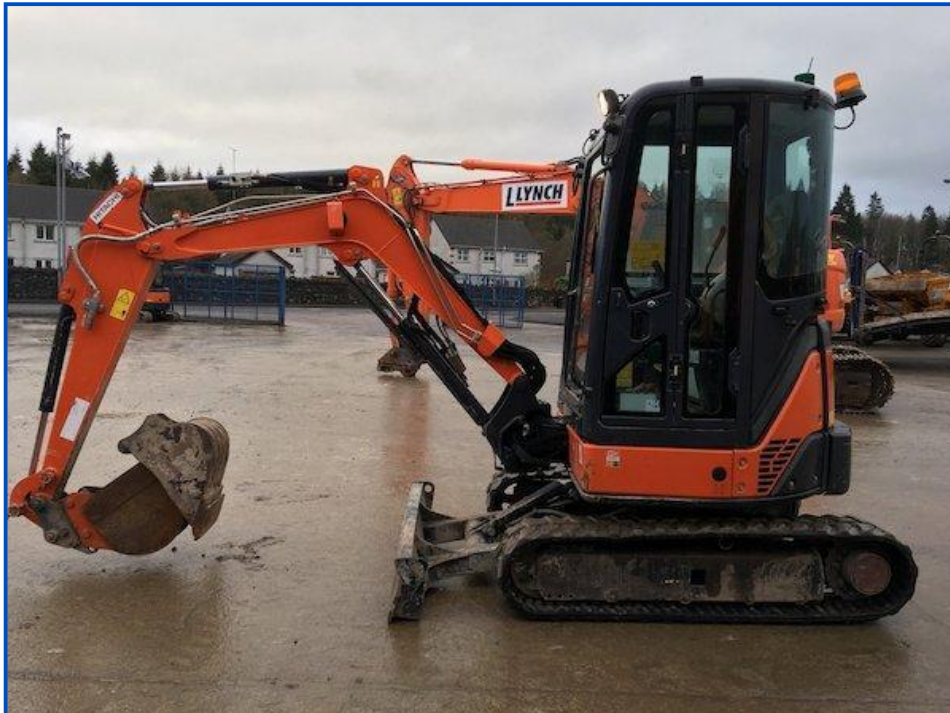

Hitachi ZX29 U-3 CLR

£POA

One owner. Hammer piped. Check valves on boom and dipper. Green and orange beacons.
Excellent rubber tracks. Low hours. Ready to work.

Product Details	
Category/Type	<i>Mini Excavators (Less than 4 Ton)</i>
Make	<i>Hitachi</i>
Model	<i>ZX29 U-3 CLR</i>
Year	<i>2014</i>
Hours	<i>2585</i>