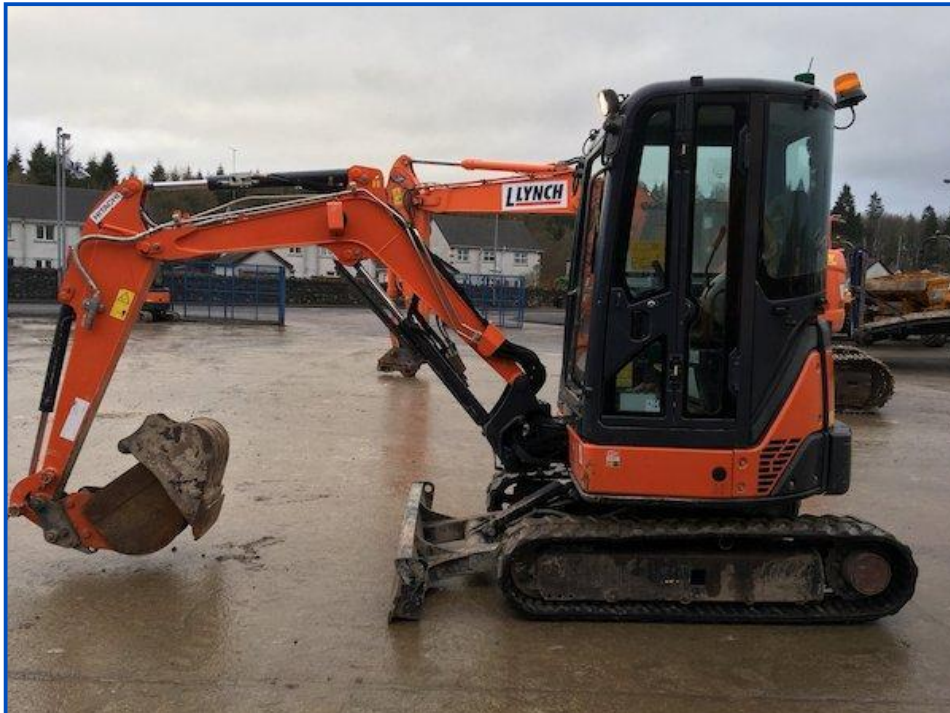

# Hitachi ZX29 U-3 CLR

**£POA**

One owner. Hammer piped. Check valves on boom and dipper. Green and orange beacons.  
Excellent rubber tracks. Low hours. Ready to work.

Product Details	
<b>Category/Type</b>	<i>Mini Excavators (Less than 4 Ton)</i>
<b>Make</b>	<i>Hitachi</i>
<b>Model</b>	<i>ZX29 U-3 CLR</i>
<b>Year</b>	<i>2014</i>
<b>Hours</b>	<i>2585</i>