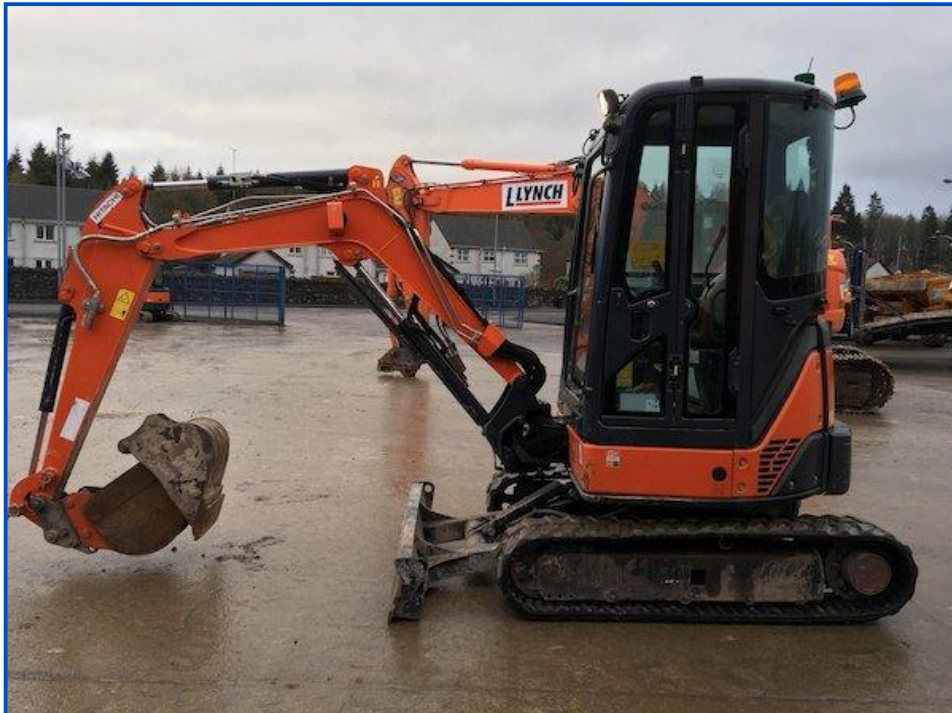

# Hitachi ZX29 U-3 CLR

**£POA**

One owner. Hammer piped. Check valves on boom and dipper. Green and orange beacons.  
Excellent rubber tracks. Low hours. Ready to work.

Product Details	
Category/Type	Mini Excavators (Less than 4 Ton)
Make	Hitachi
Model	ZX29 U-3 CLR
Year	2014
Hours	2585