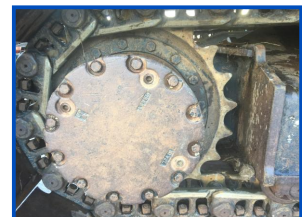

Hitachi ZX130 LCN

£POA

New undercarriage. Hammer piped plus 2 additional lines. Demo cage. Well cared for and maintained. Working well

Product Details	
Category/Type	Excavators (Over 4 Ton)
Make	Hitachi
Model	ZX130 LCN
Year	2005
Hours	9300