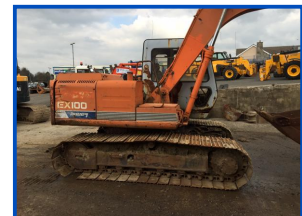

Hitachi EX100-1

£POA

Original paintwork. Farmer owner. No leaks. No Welds. Works with no problems.

Product Details	
Category/Type	Excavators (Over 4 Ton)
Make	Hitachi
Model	EX100-1
Year	1991
Hours	-

10-12 Carhill Road, Garvagh, Coleraine, N Ireland, BT51 5NJ