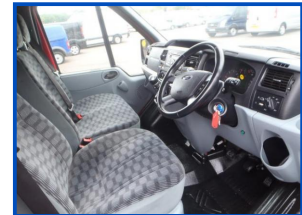

Ford Transit 280 2.2 TDCI 115 SWB LTD ED

£POA

ABS, Air Conditioning, Alloy Wheels, Bulkhead, Cargo Lining, CD Player, Central Locking, Cloth Trim - Lichen Kado, Electric Mirrors, Electric Windows, Internal Racking, Last Svc - 11/13 49k, N/S Loading Door, Parking Sensor(s) - Rear, Passenger Airbag - Front Outer, Power Assisted Steering, Slam Lock Key(s), Solid Paint - Colorado Red, Spare Key(s), Svc Prt - 2 svc, Stereo
 These vans come fully equipped with internal racking and shelving, Built in 5kva transformer with 3 separate power outlets, van is ideal for electrician or someone who uses power tools in their work