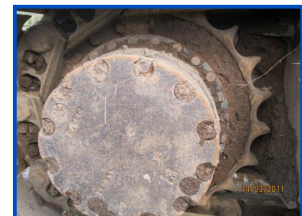

Fiat Kobelco EX285

£POA

Auto lube, Hammer piped, check valves, quick hitch and one bucket. in great condition. works well

Product Details	
Category/Type	Excavators (Over 4 Ton)
Make	Fiat Kobelco
Model	EX285
Year	2004
Hours	4000