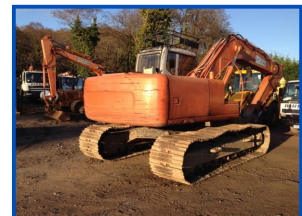

Fiat Hitachi EX165

£POA

One owner from new. Nice straight genuine machine. Maintained well. Check valves. Hammer piped. Hydraulic quick hitch. Digging bucket.

Product Details	
Category/Type	Excavators (Over 4 Ton)
Make	Fiat Hitachi
Model	EX165
Year	2002
Hours	5100